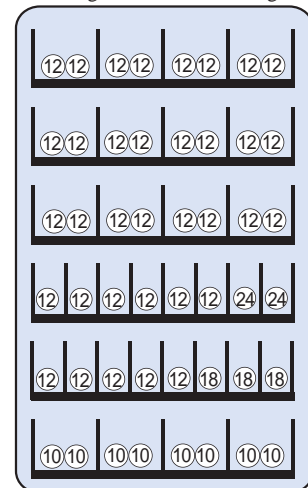

the **Seaga Smart Card** and **Seaga Smartware** software. Change prices, settings, prizes and more and upload instantly to your

Seaga equipment! Bidirectional communication, too;

diagnose and troubleshoot right from the data downloaded to the card!

Guaranteed Vend

- Improve Reliability
- Re-credits or refunds
- Consistent home position
- Sensor self-calibration
- Reduces service calls

Increase Sales

Jackpot settings, meal deal combos and prize giveaways are available in *The Premium Collection!* These programs attract attention and increase sales!

The high variety, brilliant presence and flexibility of *The Premium Collection* will attract attention and sell through for you!

Snack Vendor

Height: 72" (183 cm)
Width: 35" (89 cm)
Depth: 37" (93 cm)
Weight: 520 lbs. (236 kg)
Electrical: 115 VAC or 220 VAC
Selections: Maximum: 60
Standard: 40

Standard Capacity*: 418
Chip: 144
Candy: 234
Pastry: 40

Pricing: Individual from $0 to $999.95

Coils: Dual coils standard

Interface: DEX
Seaga Smart Card
PC with **Seaga Smartware**

Interface: Seamless integration with all payment systems including cashless technology and bill recyclers as well as full telemetry compatibility

Lighting: Energy efficient LED lighting system standard

Customer

Display: 20 character, 2-line programmable

* Standard Coil Configuration, Other configurations available

NAMA LISTED

ROHS COMPLIANT

The Premium Collection
700 Seaga Drive,
Freeport IL 61032
call: 815.297.9500
email: info@seagamfg.com
visit: seagamfg.com

The Premium Collection